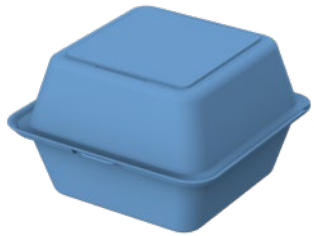

Suitable for the fridge.

You were given a huge portion? With our elastoREuse boxes, that's no problem. You can easily keep food in them in your fridge.

Microwaveable.

Is your food no longer as hot as you would like to be? With our elastoREuse boxes, heating up food in the microwave is no problem.

Suitable for the dishwasher.*

Our boxes are suitable for the dishwasher and can be cleaned there and used again and again.

* Excluding lid 01964 and 01965.

No more single-use takeaway packaging!

01744 Burgerbox „ToGo“
Volume (bottom part only):
0.7l

01724 Meal box „ToGo“ medium
Volume (bottom part only):
0.8l

01743 Meal box „ToGo“ large
Volume (bottom part only):
1.2l

No more single-use takeaway packaging!

01928 Meal box „ToGo“ XL, without dividers

01929 Meal box „ToGo“ XL, 3 sections