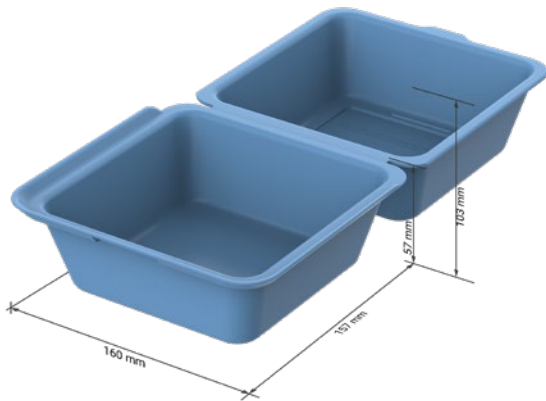

Suitable for the fridge.

You were given a huge portion? With our elastoREuse boxes, that's no problem. You can easily keep food in them in your fridge.

Microwaveable.

Is your food no longer as hot as you would like to be? With our elastoREuse boxes, heating up food in the microwave is no problem.

Suitable for the dishwasher.*

Our boxes are suitable for the dishwasher and can be cleaned there and used again and again.

* Excluding lid 01964 and 01965.

No more single-use takeaway packaging!

01744 Burgerbox „ToGo“
Volume (bottom part only):
0.7l

01724 Meal box „ToGo“ medium
Volume (bottom part only):
0.8l

01743 Meal box „ToGo“ large
Volume (bottom part only):
1.2l

No more single-use takeaway packaging!

01928 Meal box „ToGo“ XL, without dividers

01929 Meal box „ToGo“ XL, 3 sections

No more single-use takeaway packaging!

05109 Meal box „ToGo“ round
Volume (bottom part only):
1.1l

05200 Universal box „ToGo“
Volume (bottom part only):
2.0l

07406 Sandwichbox „ToGo“

No more single-use takeaway packaging!