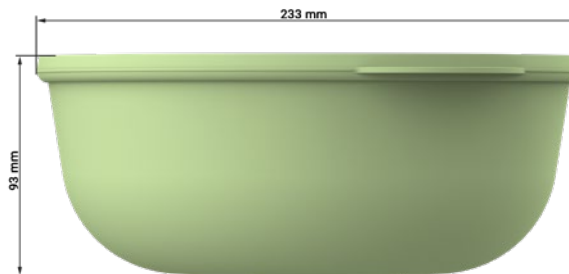

01965 Food-Bowl „ToGo“, 2.2 l