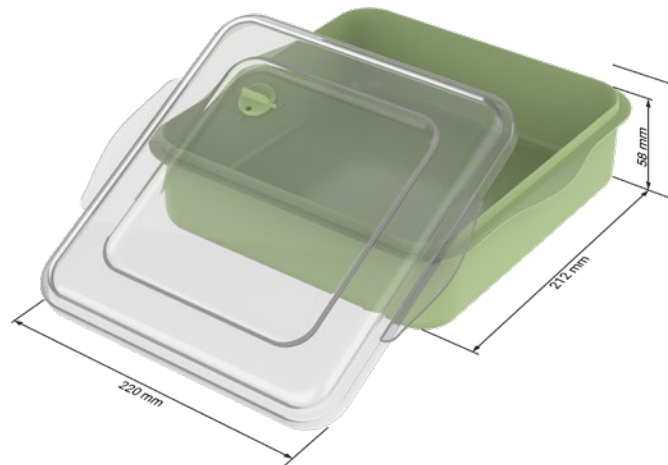

01724 Meal box „ToGo“ medium
Volume (bottom part only):
0.8l

01743 Meal box „ToGo“ large
Volume (bottom part only):
1.2l

No more single-use takeaway packaging!

01928 Meal box „ToGo“ XL, without dividers

01929 Meal box „ToGo“ XL, 3 sections

No more single-use takeaway packaging!

05109 Meal box „ToGo“ round
Volume (bottom part only):
1.1l

05200 Universal box „ToGo“
Volume (bottom part only):
2.0l

07406 Sandwichbox „ToGo“

No more single-use takeaway packaging!