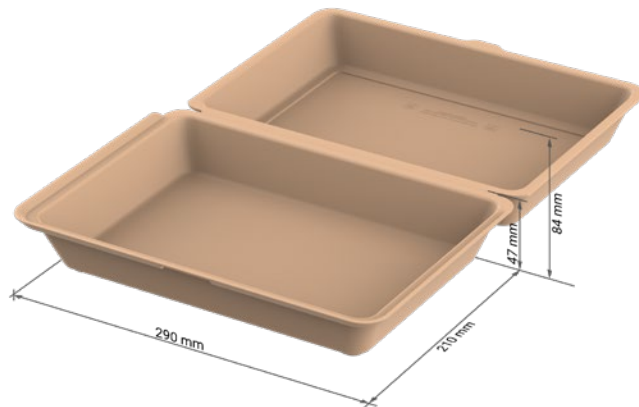

01724 Meal box „ToGo“ medium
Volume (bottom part only):
0.8l

01743 Meal box „ToGo“ large
Volume (bottom part only):
1.2l

No more single-use takeaway packaging!

01928 Meal box „ToGo“ XL, without dividers

01929 Meal box „ToGo“ XL, 3 sections

No more single-use takeaway packaging!

05109 Meal box „ToGo“ round
Volume (bottom part only):
1.1l

05200 Universal box „ToGo“
Volume (bottom part only):
2.0l

07406 Sandwichbox „ToGo“

No more single-use takeaway packaging!