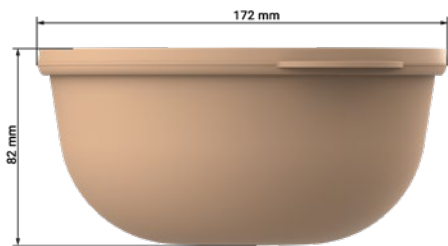

01965 Food-Bowl „ToGo“, 2.2 l