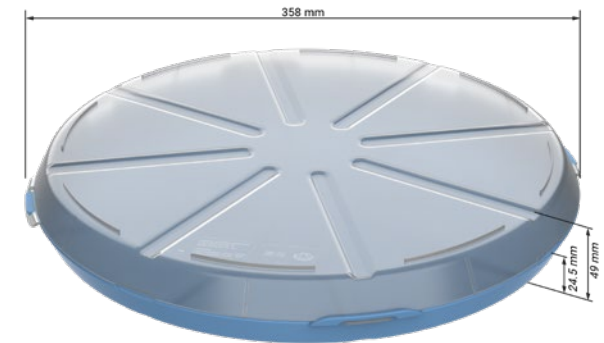

01834 Pizza box „ToGo“