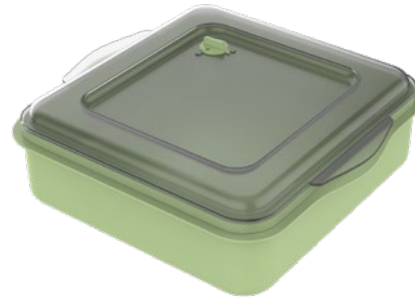

Suitable for the dishwasher.*

Our boxes are suitable for the dishwasher and can be cleaned there and used again and again.

* Excluding lid 01964 and 01965.

No more single-use takeaway packaging!

01744 Burgerbox „ToGo“
Volume (bottom part only):
0.7l

01724 Meal box „ToGo“ medium
Volume (bottom part only):
0.8l

01743 Meal box „ToGo“ large
Volume (bottom part only):
1.2l

No more single-use takeaway packaging!

01928 Meal box „ToGo“ XL, without dividers

01929 Meal box „ToGo“ XL, 3 sections

No more single-use takeaway packaging!

05109 Meal box „ToGo“ round
Volume (bottom part only):
1.1l

05200 Universal box „ToGo“
Volume (bottom part only):
2.0l

07406 Sandwichbox „ToGo“

No more single-use takeaway packaging!