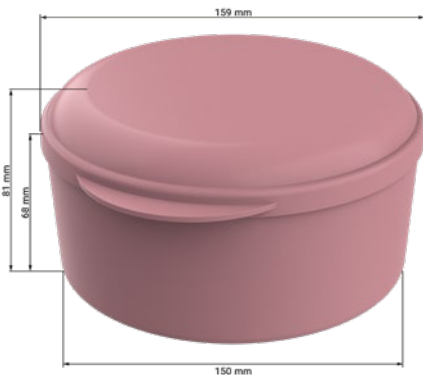

01724 Meal box „ToGo“ medium
Volume (bottom part only):
0.8l

01743 Meal box „ToGo“ large
Volume (bottom part only):
1.2l

No more single-use takeaway packaging!

01928 Meal box „ToGo“ XL, without dividers

01929 Meal box „ToGo“ XL, 3 sections

No more single-use takeaway packaging!

05109 Meal box „ToGo“ round
Volume (bottom part only):
1.1l

05200 Universal box „ToGo“
Volume (bottom part only):
2.0l

07406 Sandwichbox „ToGo“

No more single-use takeaway packaging!