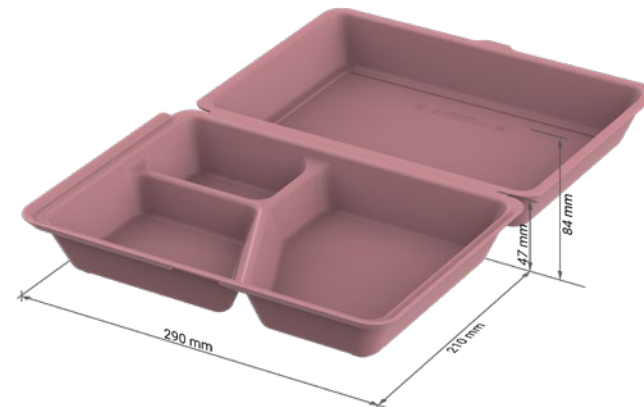

Suitable for the dishwasher.*

Our boxes are suitable for the dishwasher and can be cleaned there and used again and again.

* Excluding lid 01964 and 01965.

No more single-use takeaway packaging!

01744 Burgerbox „ToGo“
Volume (bottom part only):
0.7l

01724 Meal box „ToGo“ medium
Volume (bottom part only):
0.8l

01743 Meal box „ToGo“ large
Volume (bottom part only):
1.2l

No more single-use takeaway packaging!

01928 Meal box „ToGo“ XL, without dividers

01929 Meal box „ToGo“ XL, 3 sections

No more single-use takeaway packaging!

05109 Meal box „ToGo“ round
Volume (bottom part only):
1.1l

05200 Universal box „ToGo“
Volume (bottom part only):
2.0l

07406 Sandwichbox „ToGo“

No more single-use takeaway packaging!